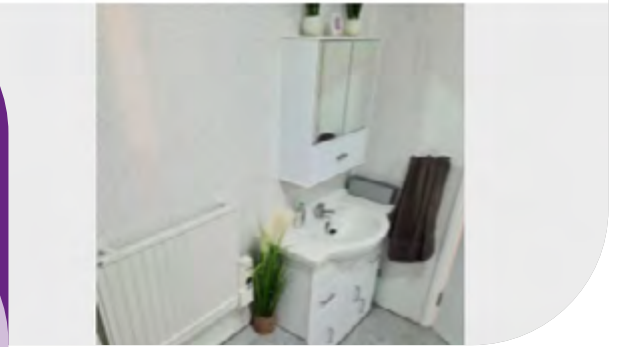

PRIVATE STUDIO

Fully renovated studio apartment in central Cambridge with all amenities, only 2km away from the city centre. Perfect for 1-2 guests, it provides a safe and calm environment where you can relax and study.

Bedding provided

LOCATION & ACCESS

Check-In
Sunday
from 15:00

Check-Out
Sunday
before 11:00

20-25 min walk or bus ride from the city centre and school

Double Ensuite Room

Comfortable Lounge

2025 PRICES